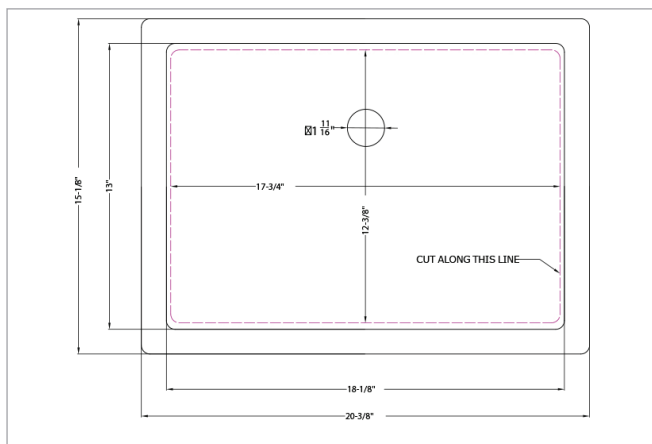

Its neutral white shade and contemporary shape work well with a wide variety of master baths, guest baths, and powder rooms.

Easy to clean, this porcelain sink features a beautifully designed 7 5/8" basin and overflow hole, making it as practical as it is elegant.

The perfect complement to your bathroom vanity top, you can count on this sink to provide years of enduring beauty.

DRAWING:

SPECS

Overall Size: 20³/₈" x 15¹/₈"

Bowl Size: 18¹/₈" x 13"

Depth: 7⁵/₈"

Drain Opening: 1¹¹/₁₆"

Installation: **Undermount**

Finish: **Porcelain**

Minimum Cabinet Size: 24"

These sinks are listed by the International Association of Plumbing and Mechanical Officials as meeting the requirements of the Uniform Plumbing Code.